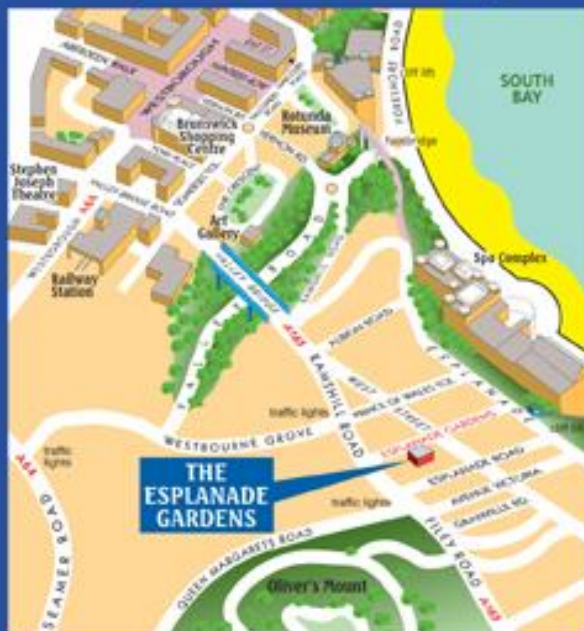

Esplanade Gardens is in the picturesque South Cliff area of Scarborough, very close to the Esplanade, where you can enjoy fantastic sea views over the South Bay.

From here you can explore the Italian Gardens or take the cliff lift down to the Spa Complex and Beach.

There is lots going on in Scarborough and we are a popular place to stay for Theatre visits.

Free on-street parking,
please ask for options

You are ideally located to explore the Yorkshire Coast, the North York Moors and neighbouring towns of Whitby and Filey & less than an hour from York.

www.esplanadegardensbandb.co.uk

Produced by Effective PR & Marketing 01723 864571

The Esplanade Gardens is a Fine Victorian Town House with character circa 1880, situated close to the prestigious Esplanade and Spa Theatre Complex in the South Cliff area of Scarborough .